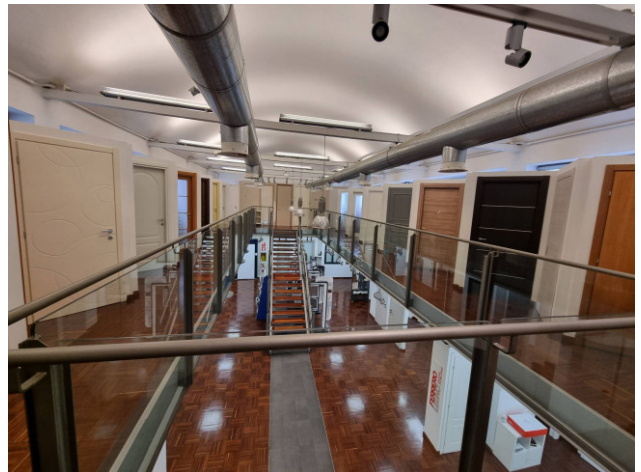

Il presente stampato ha valore puramente indicativo e non costituisce elemento contrattuale nè presupposto contrattuale.

Chiusano & C. Torino

Via Pastrengo, 29 - Torino (TO) - Phone number 0115682858

chiusano@chiusano.com - <https://www.chiusano.com>

V.A.T. 03113370013