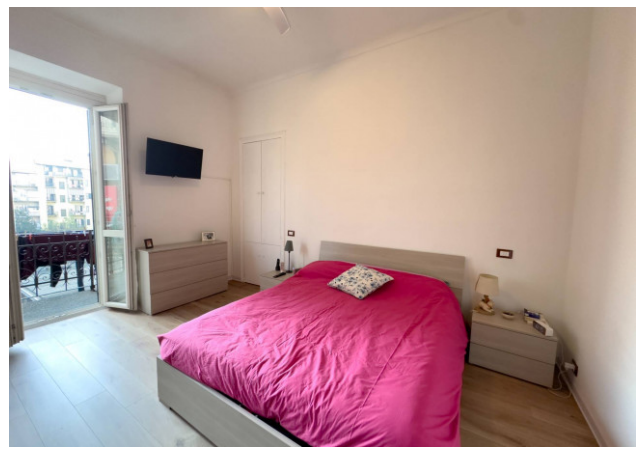

Il presente stampato ha valore puramente indicativo e non costituisce elemento contrattuale nè presupposto contrattuale.

Chiusano & C. Torino

Via Pastrengo, 29 - Torino (TO) - Phone number 0115682858

chiusano@chiusano.com - <https://www.chiusano.com>

V.A.T. 03113370013