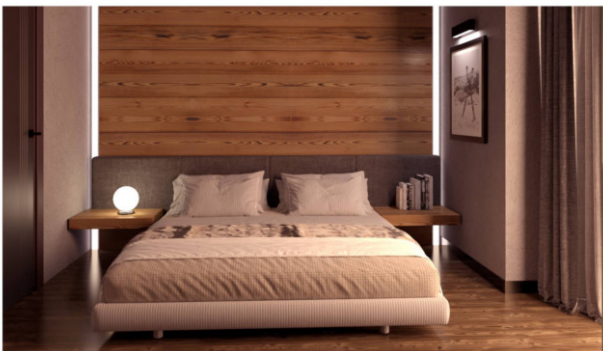

Render camera