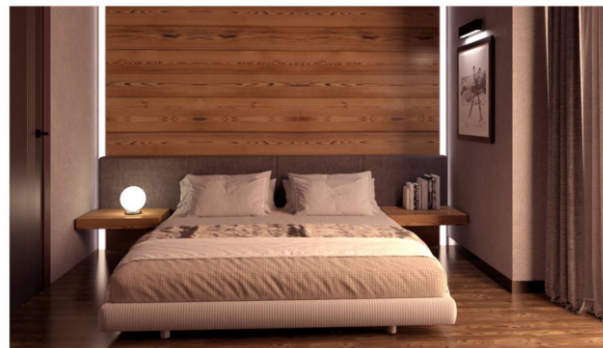

Render camera