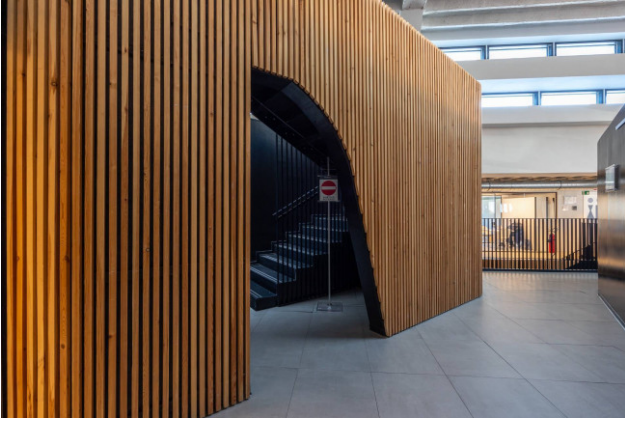

Il presente stampato ha valore puramente indicativo e non costituisce elemento contrattuale nè presupposto contrattuale.

Chiusano & C. Torino

Via Pastrengo, 29 - Torino (TO) - Phone number 0115682858

chiusano@chiusano.com - <https://www.chiusano.com>

V.A.T. 03113370013