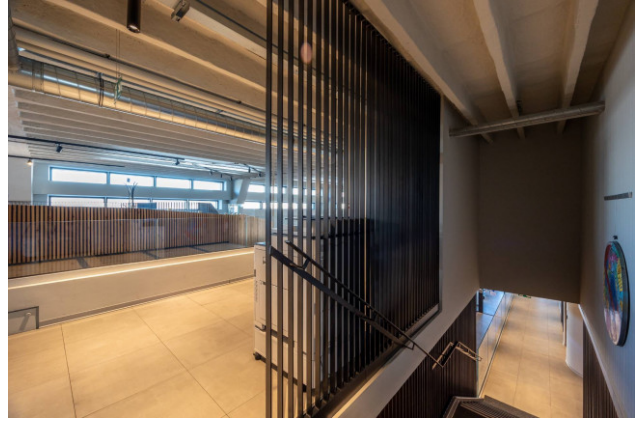

Il presente stampato ha valore puramente indicativo e non costituisce elemento contrattuale nè presupposto contrattuale.

Chiusano & C. Torino

Via Pastrengo, 29 - Torino (TO) - Phone number 0115682858

chiusano@chiusano.com - <https://www.chiusano.com>

V.A.T. 03113370013