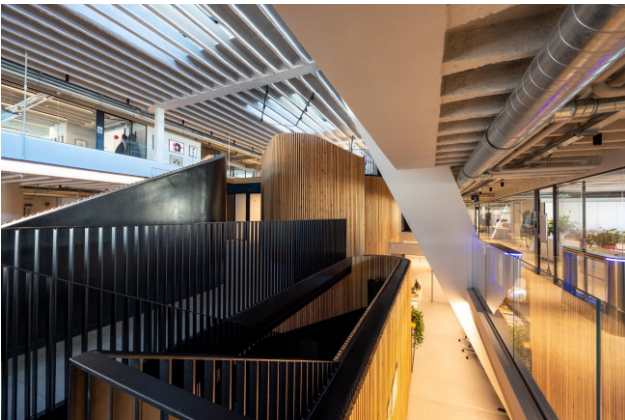

Il presente stampato ha valore puramente indicativo e non costituisce elemento contrattuale nè presupposto contrattuale.

Chiusano & C. Torino

Via Pastrengo, 29 - Torino (TO) - Phone number 0115682858

chiusano@chiusano.com - <https://www.chiusano.com>

V.A.T. 03113370013