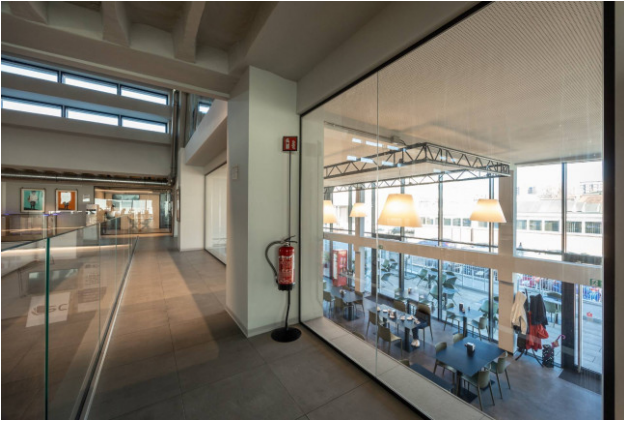

Il presente stampato ha valore puramente indicativo e non costituisce elemento contrattuale nè presupposto contrattuale.

Chiusano & C. Torino

Via Pastrengo, 29 - Torino (TO) - Phone number 0115682858

chiusano@chiusano.com - <https://www.chiusano.com>

V.A.T. 03113370013