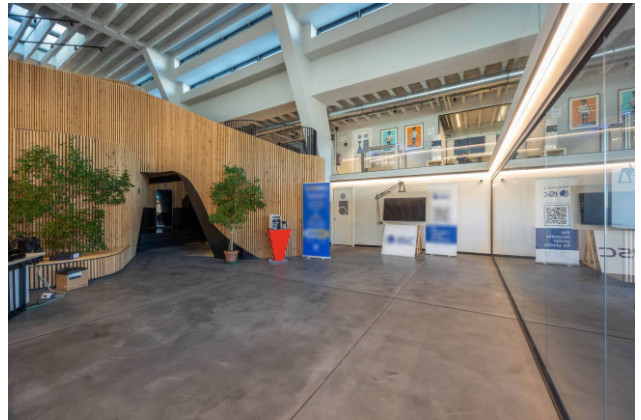

Il presente stampato ha valore puramente indicativo e non costituisce elemento contrattuale nè presupposto contrattuale.

Chiusano & C. Torino

Via Pastrengo, 29 - Torino (TO) - Phone number 0115682858

chiusano@chiusano.com - <https://www.chiusano.com>

V.A.T. 03113370013