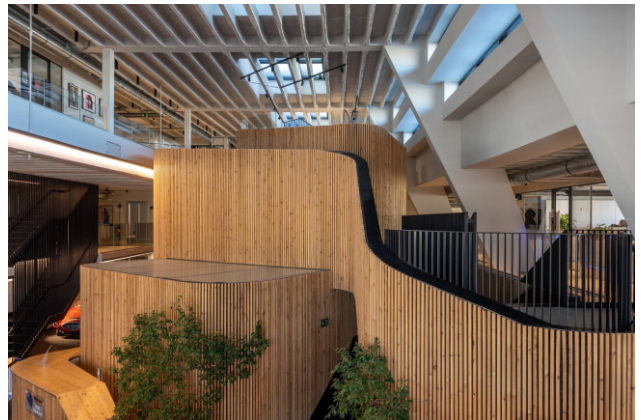

Il presente stampato ha valore puramente indicativo e non costituisce elemento contrattuale nè presupposto contrattuale.

Chiusano & C. Torino

Via Pastrengo, 29 - Torino (TO) - Phone number 0115682858

chiusano@chiusano.com - <https://www.chiusano.com>

V.A.T. 03113370013