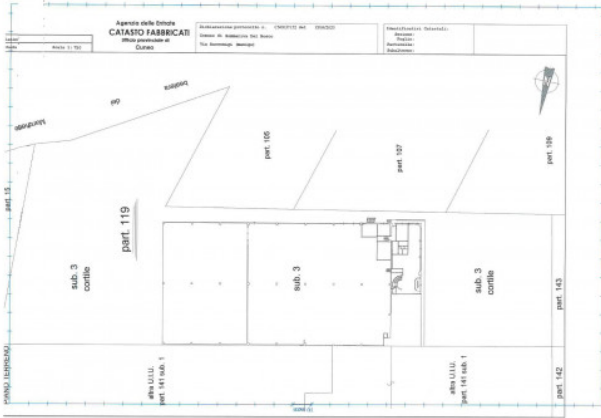

Il presente stampato ha valore puramente indicativo e non costituisce elemento contrattuale nè presupposto contrattuale.

Chiusano & C. Torino

Via Pastrengo, 29 - Torino (TO) - Phone number 0115682858

chiusano@chiusano.com - <https://www.chiusano.com>

V.A.T. 03113370013