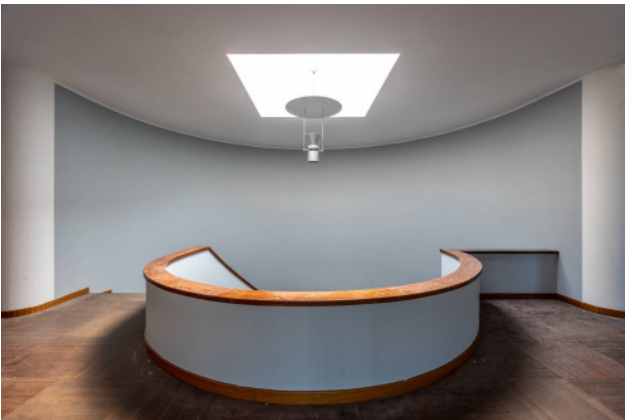

Il presente stampato ha valore puramente indicativo e non costituisce elemento contrattuale nè presupposto contrattuale.

Chiusano & C. Torino

Via Pastrengo, 29 - Torino (TO) - Phone number 0115682858

chiusano@chiusano.com - <https://www.chiusano.com>

V.A.T. 03113370013