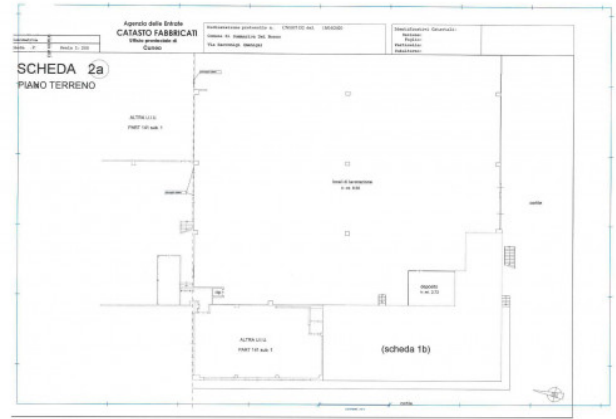

Il presente stampato ha valore puramente indicativo e non costituisce elemento contrattuale nè presupposto contrattuale.

Chiusano & C. Torino

Via Pastrengo, 29 - Torino (TO) - Phone number 0115682858

chiusano@chiusano.com - <https://www.chiusano.com>

V.A.T. 03113370013